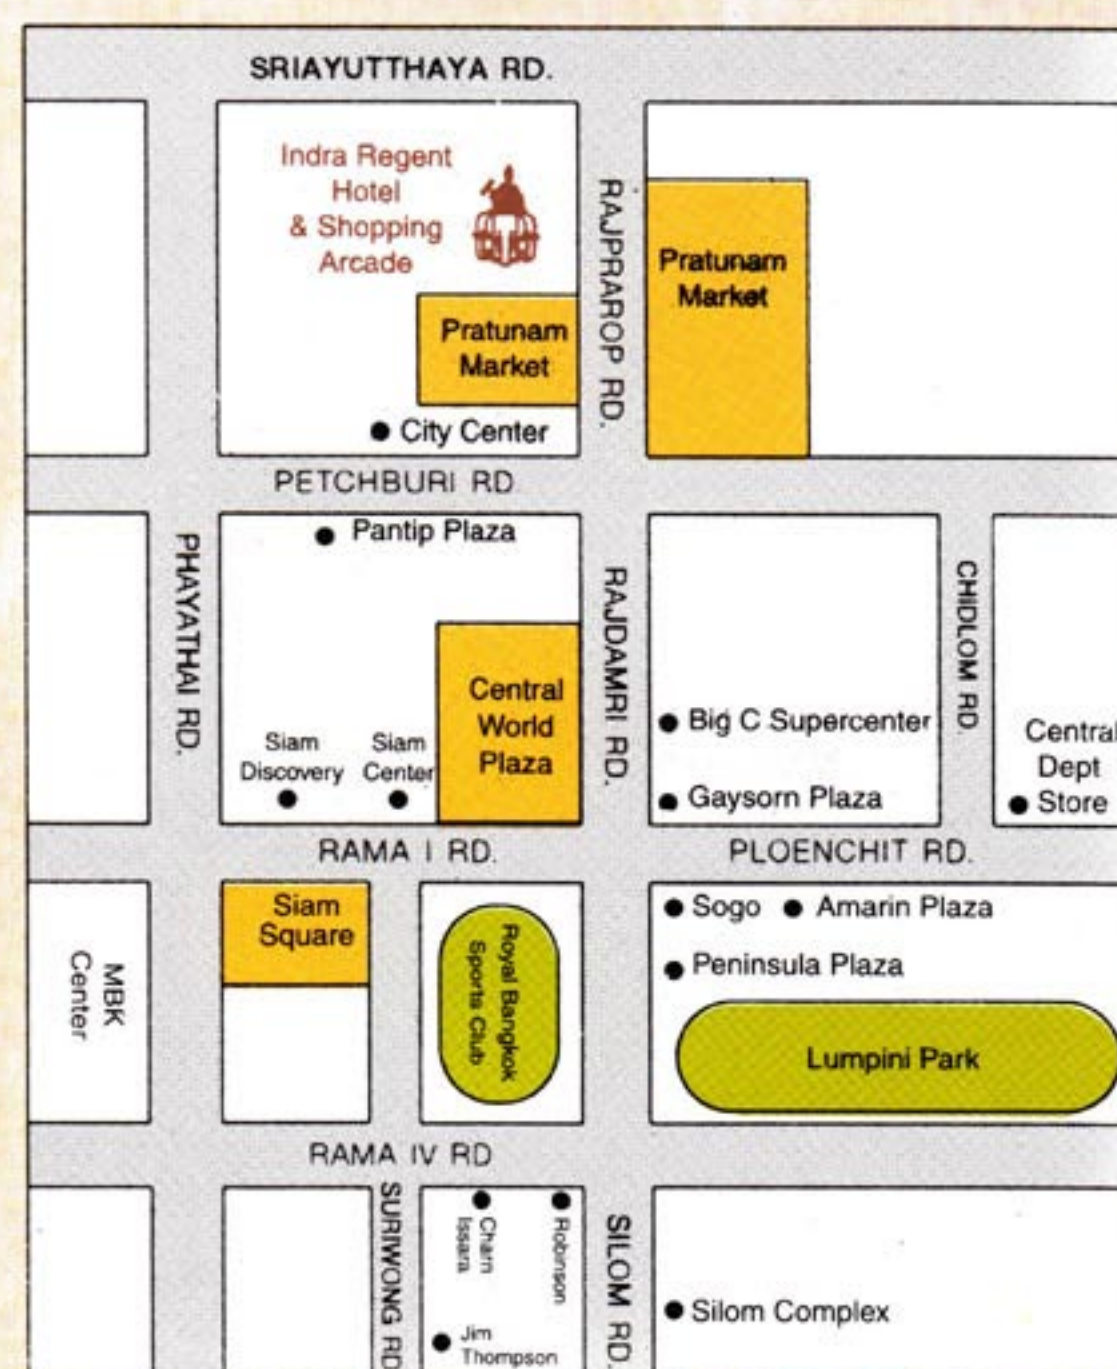

* can be divided into 2 rooms if required

Business Centre

Audio-Visual Equipment
Conference & Meeting Facilities
Facsimile Transmission
Highspeed Internet Access
Messenger Service
Parcel & Postal Service
Personal Computer
Photocopy

Photographic Service
Printing Service
Secretarial Service
Telephone
Telex
Translation
Typewriter

Sports and Leisure

Traditional Thai Massage
Spa Indra
Fitness Centre
Golf Available Nearby
Gourmet Coffee Chain
Open-air Tennis Court
Outdoor Swimming Pools

Sauna
Shopping Arcade
Snooker Room
Sun Decks

Other Facilities and Services

Baby Cribs
Baby-Sitting Service
Security Lift Access
Commercial Bank
Concierge 24-Hr
Dryclean & Laundry Service
Foreign Exchange
Hair Dresser
Indoor Parking for 850 Cars
Landscaped Garden

Limousine Service 24-Hr.
Luggage Storage
Medical Clinic
Post Office
Rooftop Helipad
Safety Deposit at Front Office
Shoe Polishing
Sightseeing & Tour Service
Thai Wedding Package

Useful Information

Distance from
Suvarnabhumi Airport 35 Km.
Central World Plaza 3/4 Km.
Central Railway Station at Hua Lumpong 3 Km.
The Royal Grand Palace 4 Km.
Queen Sirikit National Convention Center 4 Km.

Local Currency: Thai Baht
Credit Cards Accepted: American Express, Diners Club, JCB, Master Card, Visa Card.

INDRA REGENT HOTEL
Simply Legendary